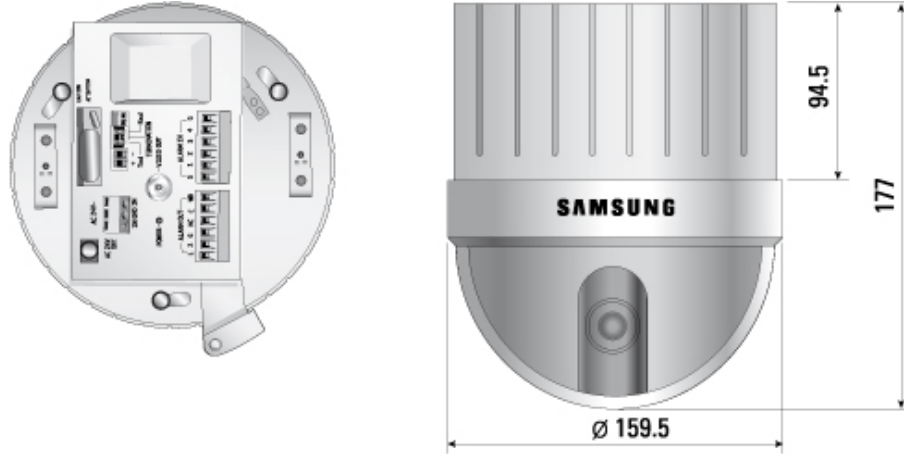

This camera can be panned 360° and tilted 90° conveniently with its 64 steps of Manual Pan/Tilt operations. With the moving speed of up to 240°/sec during the preset mode, the user can instantly observe desired points. The SCC-641 can be controlled via a remote control interface of RS-485 (Full-Duplex and Half-Duplex)/ RS-422 and can be organized into a system of up to 128 cameras in a single system with Samsung's exclusive controllers the SSC-1000 or larger systems with the SSC-2000.

Smart Dome Camera, 22x Zoom

SPECIFICATIONS

Image Sensor	1/4" CCD (Sony IT Type Super HAD CCD)
Image Size	Pixel Total: 795 x 596, Pixel Effective: 752 x 582
Scanning System	PAL, 50Hz, 2:1 Inter Line Transfer
Resolution	480 (H) lines
Sensitivity Colour	2 lux @ 50IRE f1.6, 0,02 lux @ 15IRE sens up 32x
Pan Speed	Manual: 0.8°/sec - 90°/sec Preset: 240°/sec (max)
Tilt Speed	Manual: 0.8°/sec - 45°/sec Preset: 150°/sec (max)
Range Panning	360° endless
Number of Scan	1
Number of Auto PAN	1
Number of Preset	128
Number of Pattern	3
Motion Detection	On/Off
Digital Zoom	Off/1 ~ 10x
High Speed Shutter	Off ~ 1/10,000 sec
Sens Up	Off ~ x128, auto
BLC	On/Off/Area/Level
AGC	Off, Low, High
ELC	On (max. 1/10,000 sec)
Line Lock	Off(DC power), On (AC power)
Camera ID	Off / On, 12 character
White Balance	ATW, AWC, Manual
S/N Ratio	52 dB
Video Output(s)	1 CVBS, 1Vpp, BNC
Focal Length	3.6 ~ 79.2 mm
Zoom Ratio	x 22
Aperture Ratio	F 1.6(Wide) ~ F3.8 (Tele)
Alarm	Input: 4 / Output: 3
Remote Control	RS485, RS422
Operating Temperature	-10°C ~ +50°C
Humidity	less than 90%
Supply Voltage	AC24V(50Hz)±10%
Power Consumption	18 W
Weight	1.7 kg
Dimensions w*h*d	Ø 160 x 177 mm

Smart Dome Camera, 22x Zoom

DIMENSIONS

ACCESSORIES

SBR-100DCM
Ceiling Mount Bracket

SHG-120
Indoor Housing

SHG-220
Outdoor Housing

ASTGA220EXR
Outdoor Housing accessories

Smart Dome Camera, 22x Zoom