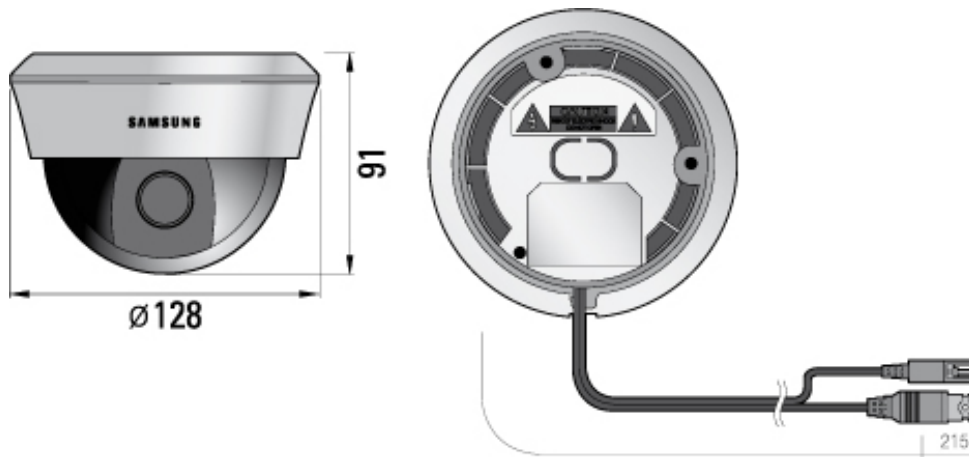

info@alarmvideo.de
www.alarmvideo.de

1/3" CCD Col/B&W Fixed Dome
Camera

DIMENSIONS

ACCESSORIES

SCX-RD100
Remote controller over coaxial cable
and RS485