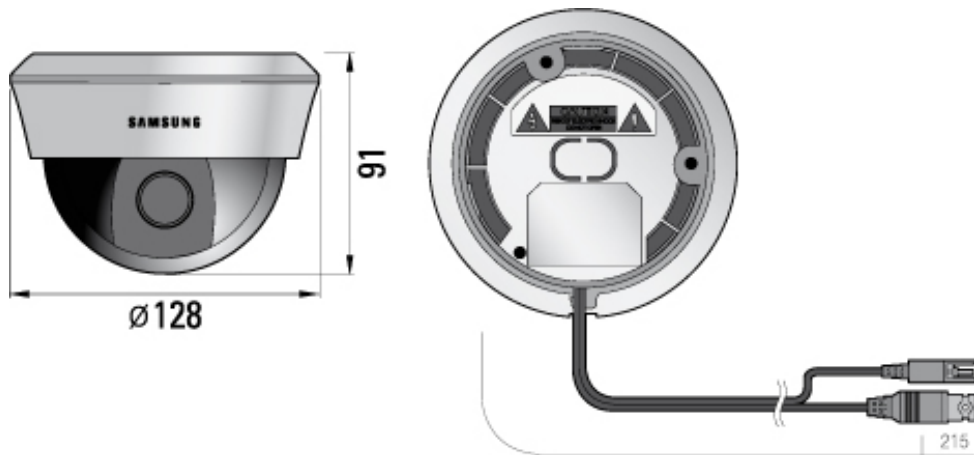

info@alarmvideo.de
www.alarmvideo.de

1/3" CCD Col/B&W Fixed Dome
Camera

DIMENSIONS

ACCESSORIES

SCX-RD100
Remote controller over coaxial cable
and RS485