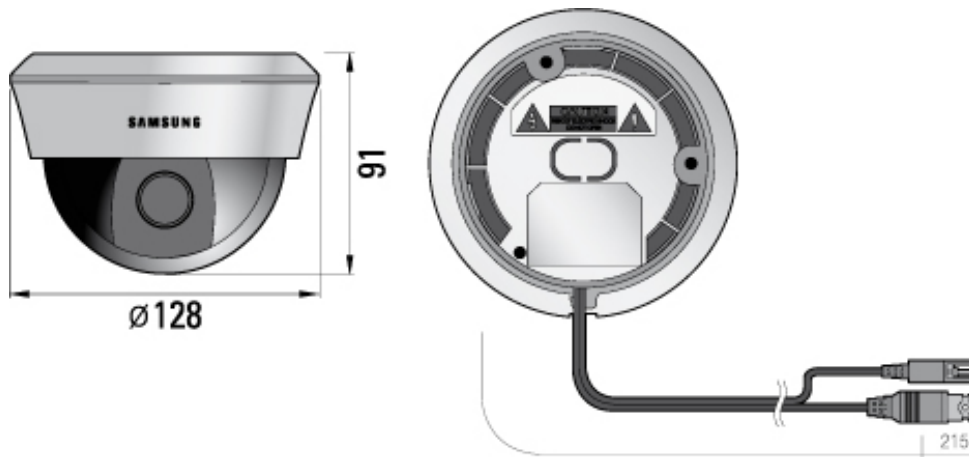

**DIMENSIONS**

**ACCESSORIES**

**SCX-RD100**  
Remote controller over coaxial cable  
and RS485