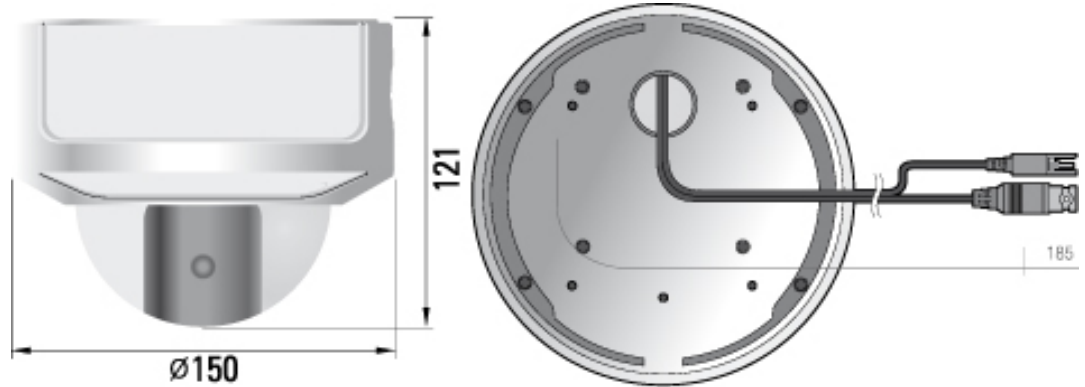

1/3" CCD Col/B&W Fixed Dome
Camera

DIMENSIONS

ACCESSORIES

SCX-RD100
Remote controller over coaxial cable
and RS485