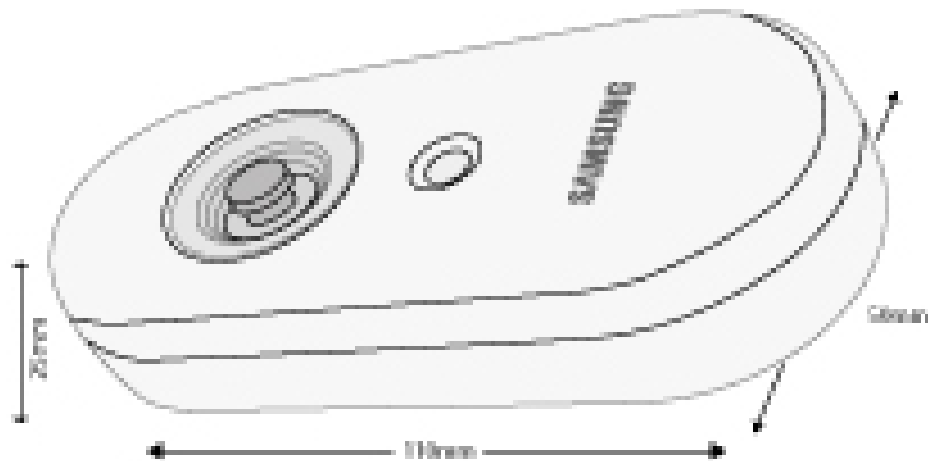

DIMENSIONS

Design and specifications are subject to change without notice

Status 03/2008

Videoüberwachungstechnik Berthold

Mölsheimerstr.25 B
D - 67592 Flörsheim-Dalsheim

Tel.: 06243-680452
Fax.: 06243-903404

E-Mail: info@alarmvideo.de