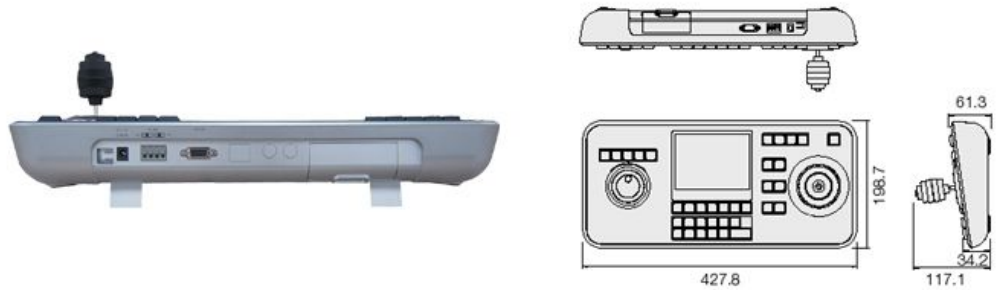

SUMMARY

SSC-2000P, system keyboard, is a controller that controls Cameras, DVR, Multiplexer and other devices by using RS-485 communication. It is easy to operate with a user friendly on-screen menu, touch screen, and robust keys. The 3-axis joystick supports control of PTZ functions. This keyboard can control up to 256 cameras and other serially controlled devices such as multiplexers and DVRs. Maximum 32 keyboards can be connected simultaneously and controlled from different places.

SPECIFICATIONS

Serial Interface(s)	RS-485 (1 Port, 4 pin Terminal), RS-232C (1 Port, D-Sub 9)
LCD Panel size	5.7" Graphic Panel (Touch Screen)
Resolution	320 x 240 lines
Viewing Angle	Left 39°, Right 32°, Rear 10°, Front 30°
Pan/Tilt Control	Pan (Left/Right), Tilt (Up/Down)
Lens Control	Iris (Close/Open), Focus (Near/Far), Zoom (Tele/Wide)
DVR Control	RW, Stop, Play, FF, Rec, Jog/Shuttle
Power Consumption	7.2 W
Weight	1.36 kg
Dimensions w*h*d	427.8 x 198.7 x 117.1 mm

Touch Screen System Keyboard

DIMENSIONS

Configuration with Smart Domes and DVR's