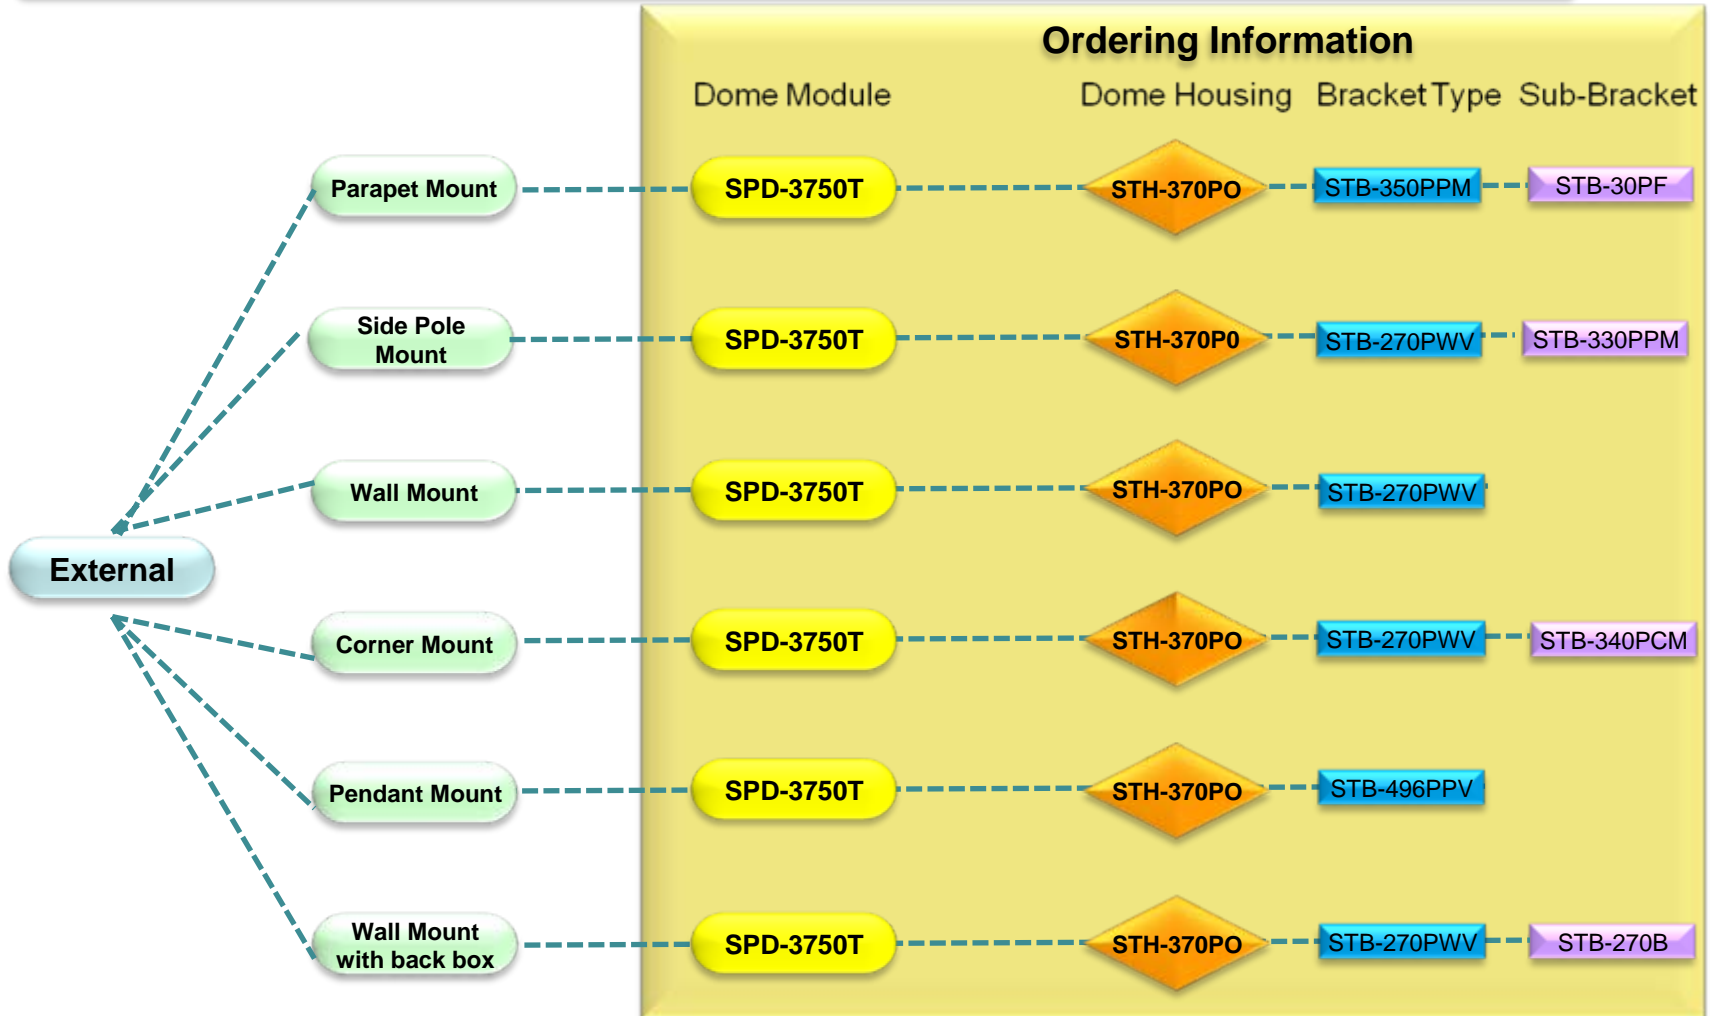

Samsung Techwin 2009

New SPD- Product Flow Chart

For Internal & External Domes

PROFESSIONAL SECURITY SYSTEMS

SPD-3750T/3750 / 3350 /3700T / 3700 / 3310 / 2700

PROFESSIONAL SECURITY SYSTEMS

SPD-3750T/3750 / 3350 / 3700T / 3700 / 3310 / 2700

For Ultra Low temperatures use the STH-380PO

PROFESSIONAL SECURITY SYSTEMS

SNP-3300A Network Dome

PROFESSIONAL SECURITY SYSTEMS

SNP-3300A Network Dome

For a Low cost external housings use the STH-320PO

PROFESSIONAL SECURITY SYSTEMS

SNP-1000A/SPD-1000 Domes