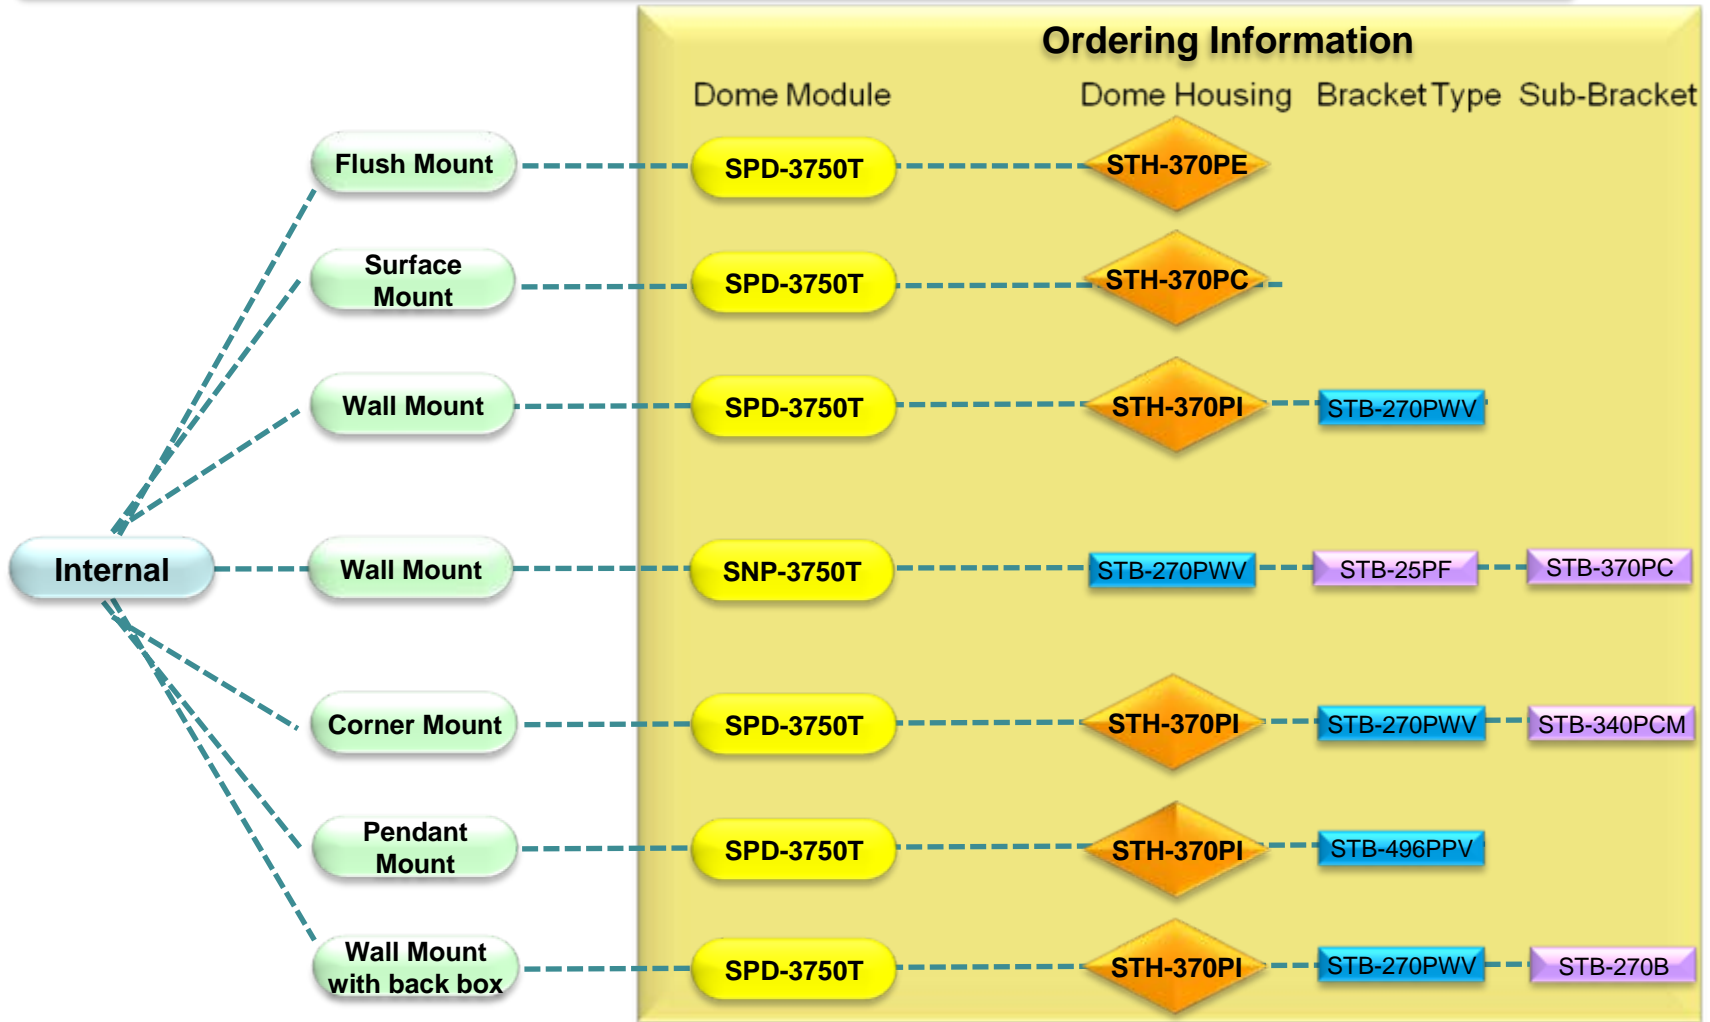

Samsung Techwin 2009

New SPD- Product Flow Chart

For Internal & External Domes

PROFESSIONAL SECURITY SYSTEMS

SPD-3750T/3750 / 3350 /3700T / 3700 / 3310 / 2700

PROFESSIONAL SECURITY SYSTEMS

SPD-3750T/3750 / 3350 / 3700T / 3700 / 3310 / 2700

For Ultra Low temperatures use the STH-380PO

PROFESSIONAL SECURITY SYSTEMS

SNP-3300A Network Dome

PROFESSIONAL SECURITY SYSTEMS

SNP-3300A Network Dome

For a Low cost external housings use the STH-320PO

PROFESSIONAL SECURITY SYSTEMS

SNP-1000A/SPD-1000 Domes