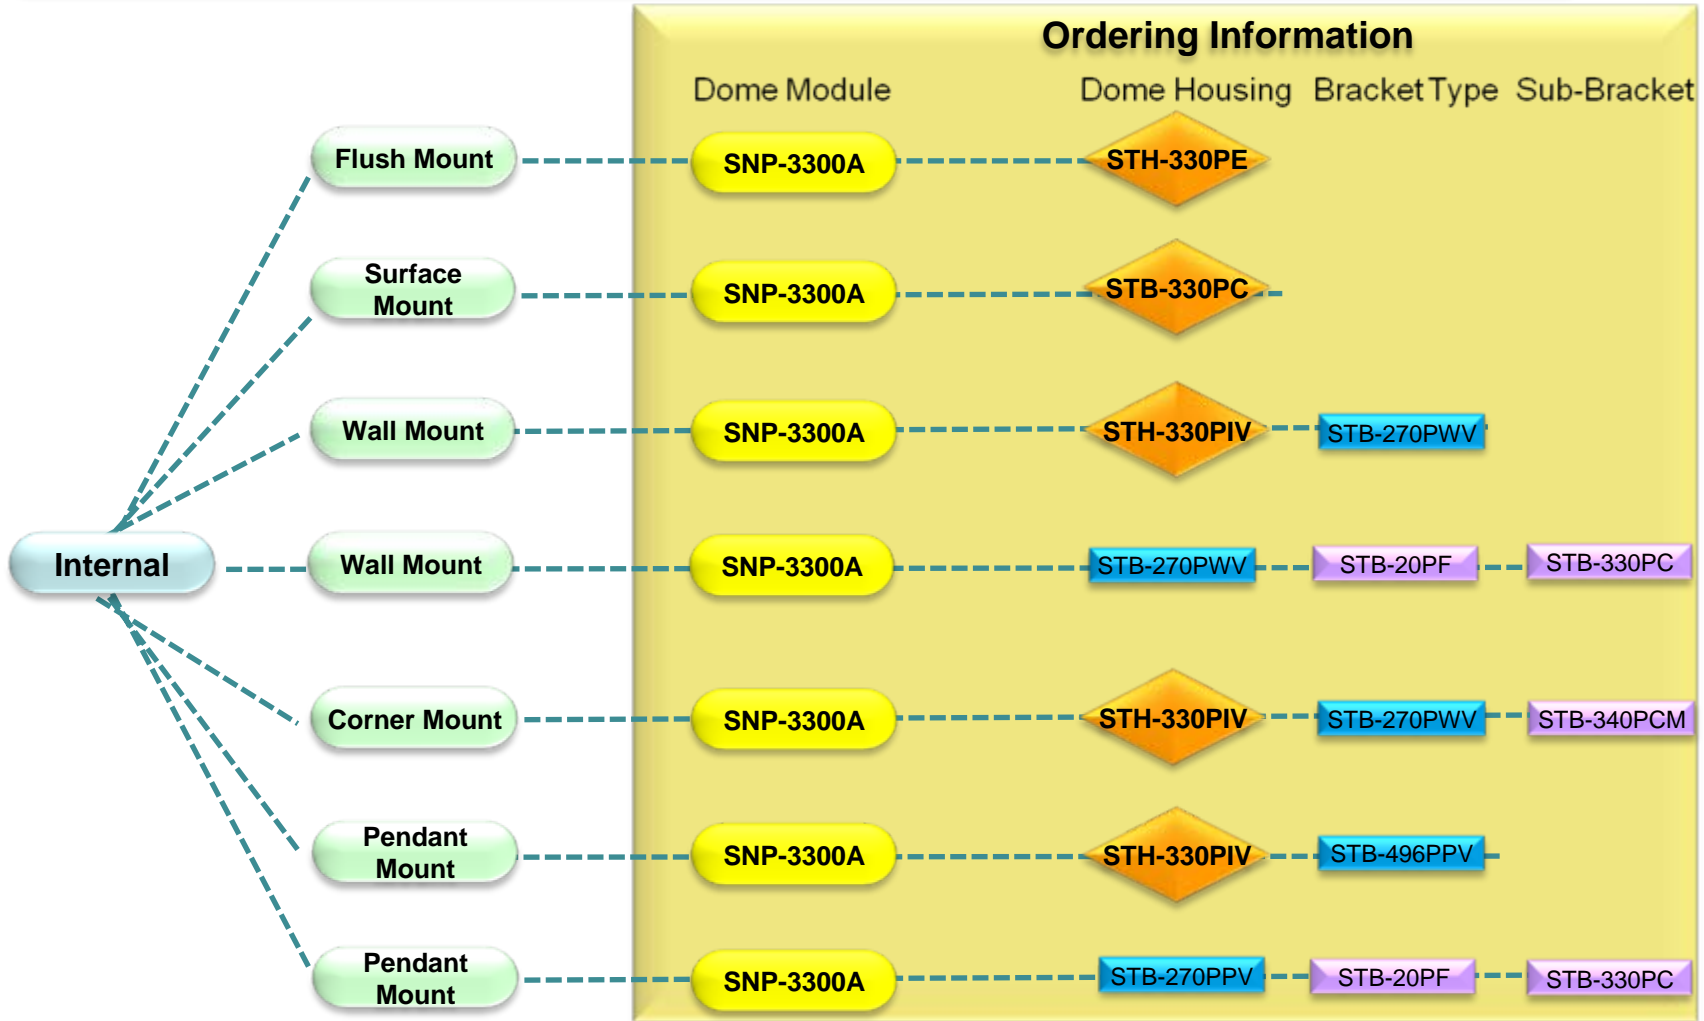

Samsung Techwin 2009

New SPD- Product Flow Chart

For Internal & External Domes

PROFESSIONAL SECURITY SYSTEMS

SPD-3750T/3750 / 3350 /3700T / 3700 / 3310 / 2700

PROFESSIONAL SECURITY SYSTEMS

SPD-3750T/3750 / 3350 / 3700T / 3700 / 3310 / 2700

For Ultra Low temperatures use the STH-380PO

PROFESSIONAL SECURITY SYSTEMS

SNP-3300A Network Dome

PROFESSIONAL SECURITY SYSTEMS

SNP-3300A Network Dome

For a Low cost external housings use the STH-320PO

PROFESSIONAL SECURITY SYSTEMS

SNP-1000A/SPD-1000 Domes