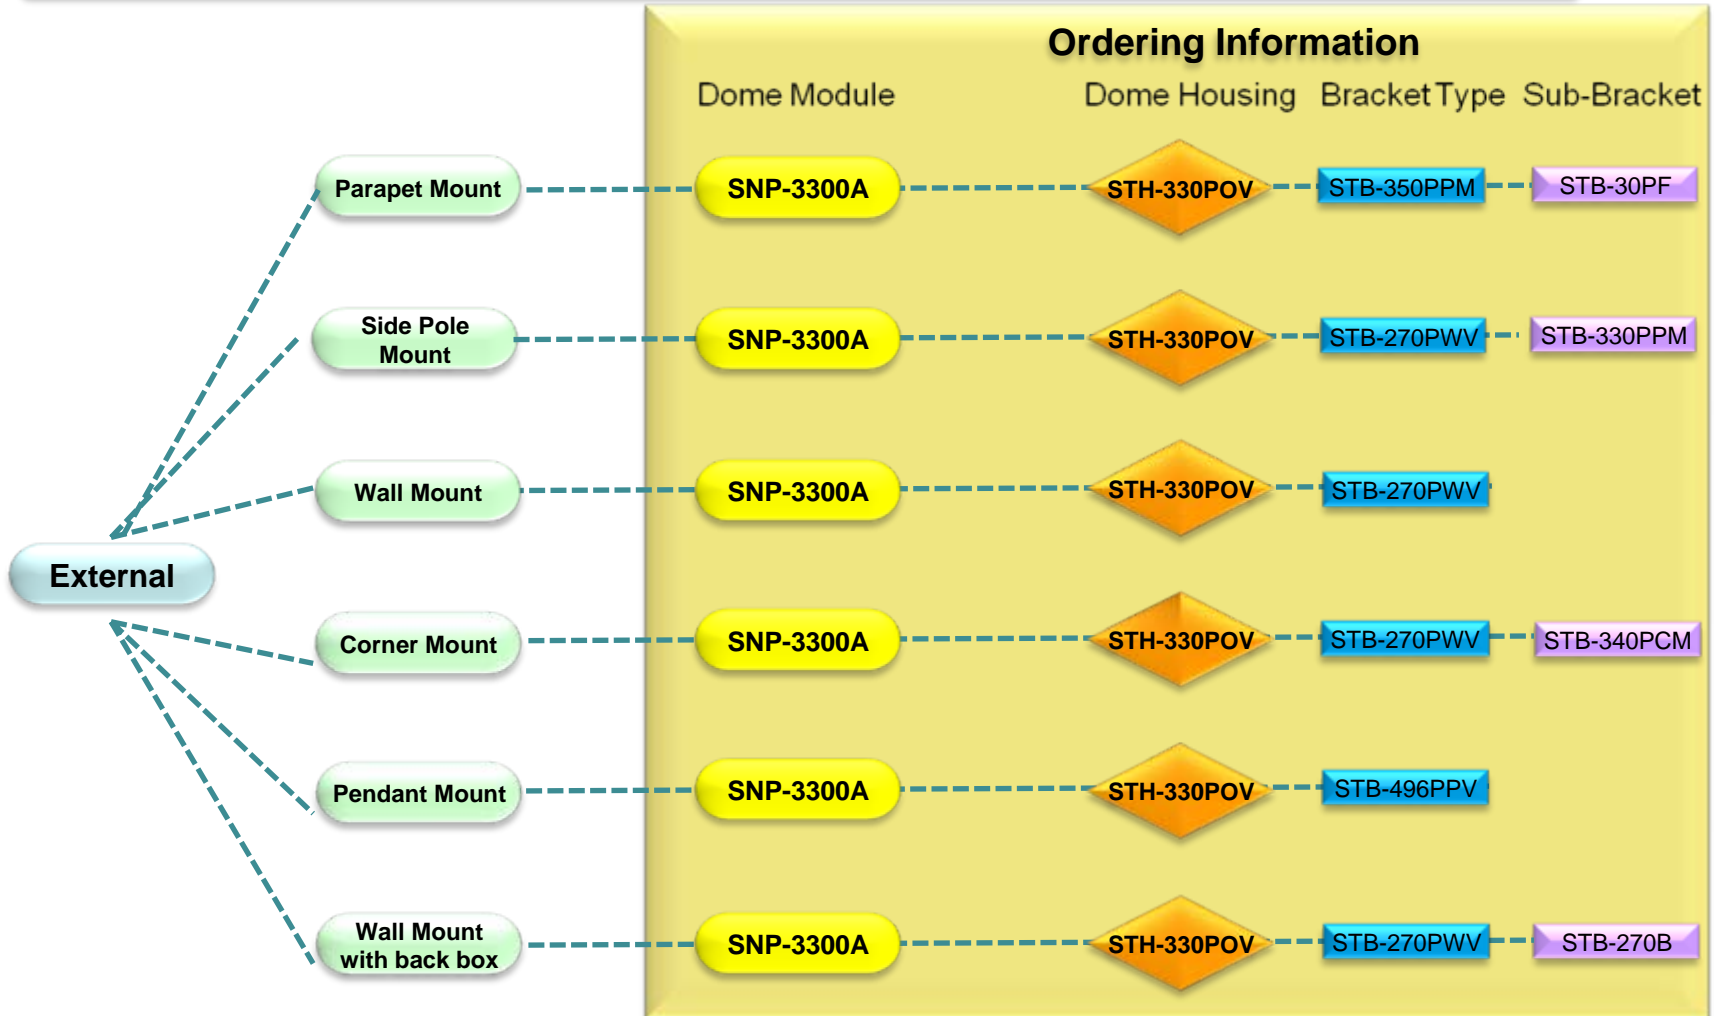

For Ultra Low temperatures use the STH-380PO

PROFESSIONAL SECURITY SYSTEMS

SNP-3300A Network Dome

PROFESSIONAL SECURITY SYSTEMS

SNP-3300A Network Dome

For a Low cost external housings use the STH-320PO

PROFESSIONAL SECURITY SYSTEMS

SNP-1000A/SPD-1000 Domes